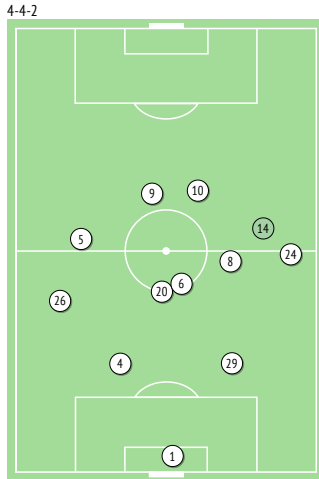

## Goals during the match

## Goals during the season

**Excelsior 0-2 Willem II**  
**25.02.2017**

	Position
1 Lamprou	GK
26 Tshimanga	LD
4 Peters	CD
29 Lachman	93' ✓ CD
24 Joppen	RD
20 Kali	DMC
6 Ojo	DMC
5 Koppers	88' ✓ LM
8 Hays	45' ✓ RM
9 Fran Sol	CF
10 Falkenburg	CF
14 Croux	45' ✓ RM
16 Sakor	88' ✓ LM
15 Wuytens	93' ✓ CD