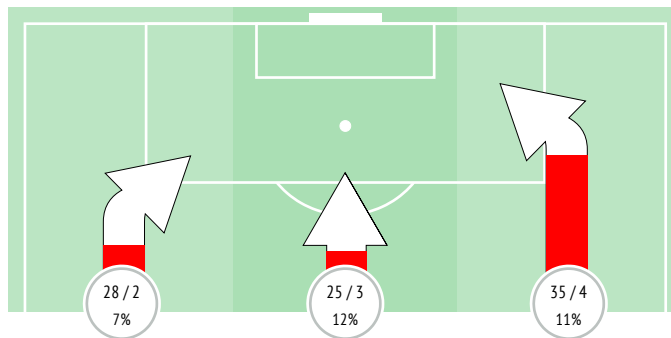

Opponent's attacks efficiency

	Total	with shot		Finished by goals	
Positional attacks	1715	183	11%	14	0.8%
right side	677	78	12%	7	1%
center	476	60	13%	3	0.6%
left side	562	46	8%	4	0.7%
Counter-attacks	410	53	13%	5	1.2%
right side	162	18	11%	2	1.2%
center	129	23	18%	3	2.3%
left side	119	12	10%	-	0%
Set pieces attacks	244	98	40%	8	3.3%
corner attack	128	53	41%	6	4.7%
after free-kick play	66	19	29%	-	0%
from direct free-kicks	15	15	100%	2	13%
penalty attack	2	2	100%	-	0%

Opponent's flank attacks on average per match / with shot, efficiency %