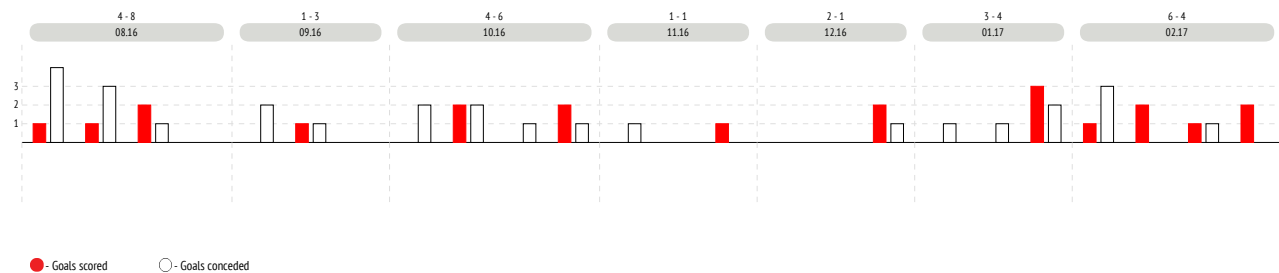

Goals during the season