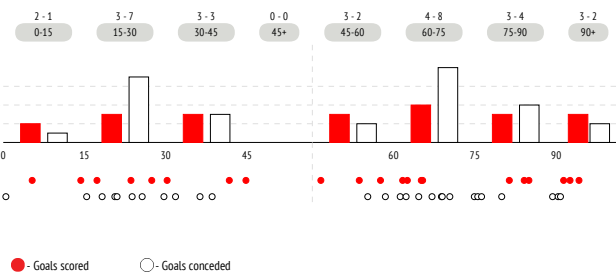

Types of goals scored and conceded

	Goals scored, %	Goals conceded, %
Total	21	27
Open play goals	14 67%	19 70%
in positional attacks	12 57%	14 52%
in counter-attacks	2 10%	5 19%
right side	6 29%	4 15%
center	1 4.8%	6 22%
left side	7 33%	9 33%
Set pieces goals	7 33%	8 30%
corner attack	3 14%	6 22%
after free-kick play	2 10%	- 0%
from direct free-kicks	- 0%	2 7%
penalty attack	1 4.8%	- 0%
throw-in attack	1 4.8%	- 0%

TOP-10 InStat Index

	Goals scored	Matches	Minutes played
20 Kali	266	18	1 559
29 Lachman	266	22	2 088
25 Liefertink	260	7	538
46 van Anholt	257	16	1 488
4 Peters	255	21	1 915
5 Koppers	254	15	999
1 Lamprou	254	24	2 275
26 Tshimanga	253	17	1 399
15 Wuytens	250	11	558
9 Fran Sol	248	22	1 882

TOP-10 Goal+Assist

	Goals	Assists	Av. per 90 min
9 Fran Sol	9	9+0	0.4
10 Falkenburg	5	4+1	0.3
14 Croux	5	0+5	0.3
5 Koppers	4	2+2	0.4
8 Haye	4	2+2	0.3
58 Oulare	2	1+1	0.7
7 Bruno Andrade	2	0+2	0.4
29 Lachman	1	1+0	-
25 Liefertink	1	0+1	0.2
7 Schuurman	1	1+0	0.4

TOP-10 Playing in scoring attacks

	%*	Av. per 90 min
9 Fran Sol	9 43%	0.4
8 Haye	7 33%	0.5
10 Falkenburg	5 24%	0.3
5 Koppers	5 24%	0.5
14 Croux	5 24%	0.3
58 Oulare	3 14%	1.1
26 Tshimanga	3 14%	0.2
20 Kali	2 10%	0.1
28 Abubakar-Ankra	2 10%	0.5
7 Bruno Andrade	2 10%	0.4

TOP-10 Goal mistakes

	%*	Av. per 90 min
29 Lachman	10 37%	0.4
4 Peters	7 26%	0.3
26 Tshimanga	6 22%	0.4
1 Lamprou	6 22%	0.2
5 Koppers	3 11%	0.3
46 van Anholt	2 7%	0.1
10 Falkenburg	2 7%	0.1
3 Heerkens	2 7%	0.2
17 van den Boomen	1 3.7%	0.2
15 Wuytens	1 3.7%	0.2

Goals during the match